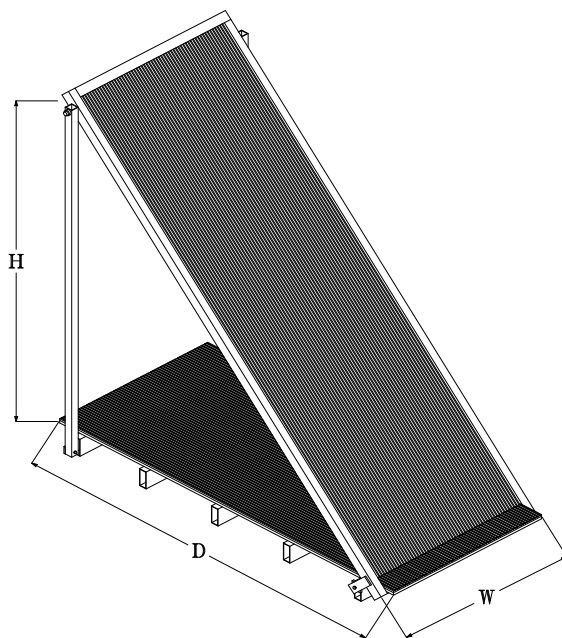

GLASS STORAGE RACKS
Large Plate Glass Storage – Stationary

Harp Racks – Large Stationary
(For Plate Glass Storage)

Model #	Width "W"	Depth "D"	Height "H"	# Slots	Slot Width	Land Width	Flooring	Price
HR7	39"	101 3/4"	97"	40	7/16"	5/16"	PVC	3623
HR8	54"	101 3/4"	97"	60	7/16"	5/16"	PVC	3794
HR22	54"	120"	97"	60	7/16"	5/16"	PVC	4017
HR23	54"	120"	114"	60	7/16"	5/16"	PVC	4135

- Racks are knock down construction and wood crated for shipment.
- Multiple racks can be stacked (nested) for cost efficient shipping.
- Standard paint color: PST Green
- All Pricing is FOB Dallas, Texas
- Ship Ready - commonly 2-4 weeks

Perfect Score Technologies
4012 Bronze Way | Dallas, TX 75237
PH: 214-331-0002
REV 02-2024