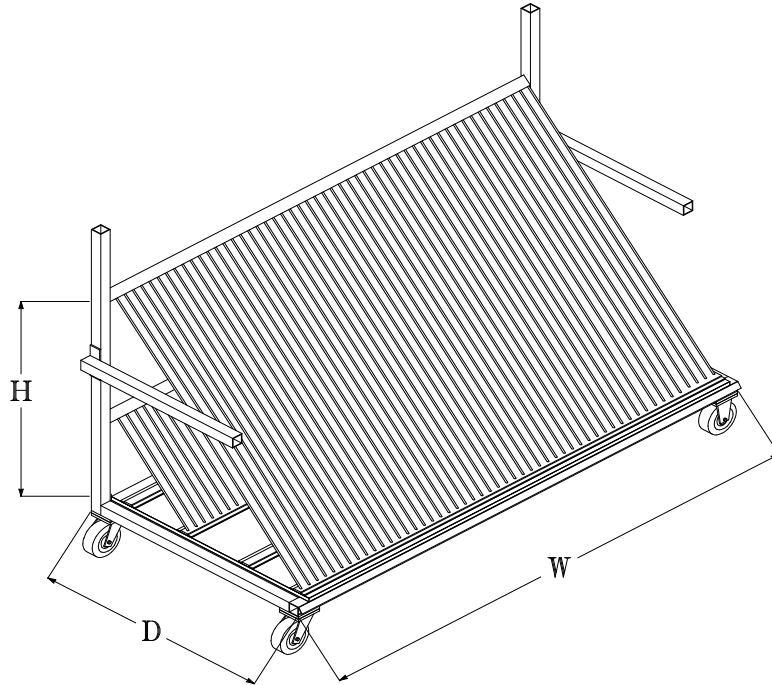

GLASS STORAGE RACKS
IG - Glass Storage - Double String

"L" Frame IG Unit Storage Rack
(For Storage of Insulated Glass Units)

Model #	Width "W"	Depth "D"	Height "H"	# Slots	Slot Width	Flooring Strips	Casters	Price
IG2	45"	40"	41 1/2"	25	1 1/16"	HDPE	6"	2074
IG3	65 1/2"	40"	41 1/2"	40	1 1/16"	HDPE	6"	2343
IG5	80 1/2"	40"	41 1/2"	50	1 1/16"	HDPE	6"	2560
IG6	87"	40"	41 1/2"	55	1 1/16"	HDPE	6"	2730
IG7	95 1/4"	40"	41 1/2"	60	1 1/16"	HDPE	6"	2809
IG8	80 1/2"	40"	41 1/2"	25	2 5/8"	HDPE	6"	2573
IG9	48"	40"	41 1/2"	25	1 1/4"	HDPE	6"	2100
IG10	100"	40"	41 1/2"	40	1 3/4"	HDPE	6"	2888

- User assembly of rods and casters
- Multiple racks can be stacked (nested) for cost efficient shipping.
- Standard paint color: PST Green
- All Pricing is FOB Dallas, Texas
- Ship Ready - commonly 2-4 weeks

Perfect Score Technologies
4012 Bronze Way | Dallas, TX 75237
PH: 214-331-0002
REV 02-2024