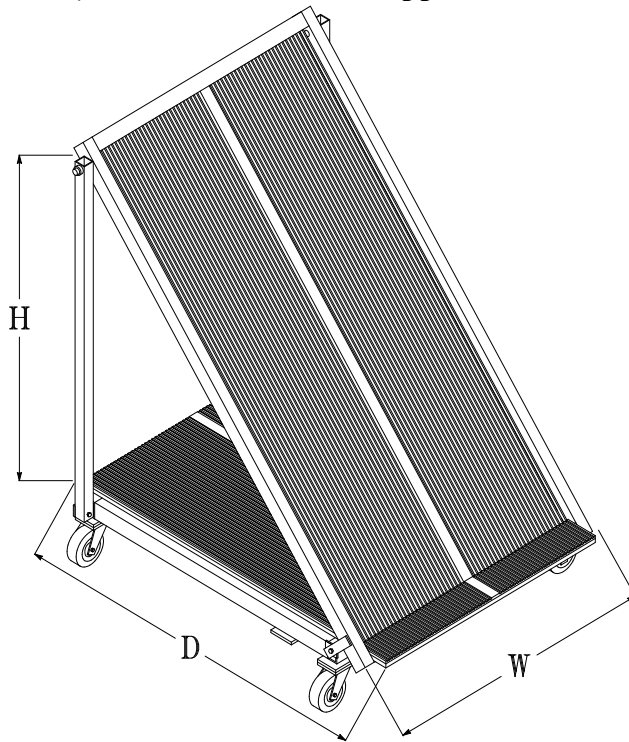

GLASS STORAGE RACKS
Plate Glass Storage - Mobile

Featured with split (middle) frame for increased support

Mobile Harp Rack – Split Frame Model
(For Plate Glass Storage)

Model #	Width “W”	Depth “D”	Height “H”	# Slots	Slot Width	Land Width	Flooring	Casters	Price
HR12A	57 1/2”	66”	68”	50	7/16”	1/2”	PVC	6”	3374
HR13A	54 1/2”	108”	78”	50	3/8”	1/2”	PVC	6”	4214
HR15B	50 1/2”	84”	62”	40	3/8”	9/16”	PVC	6”	3544

- Racks are knock down construction and wood crated for shipment.
- Multiple racks can be stacked (nested) for cost efficient shipping.
- Standard paint color: PST Green
- All Pricing is FOB Dallas, Texas
- Ship Ready - commonly 2-4 weeks

Perfect Score Technologies
4012 Bronze Way | Dallas, TX 75237
PH: 214-331-0002
REV 02-2024