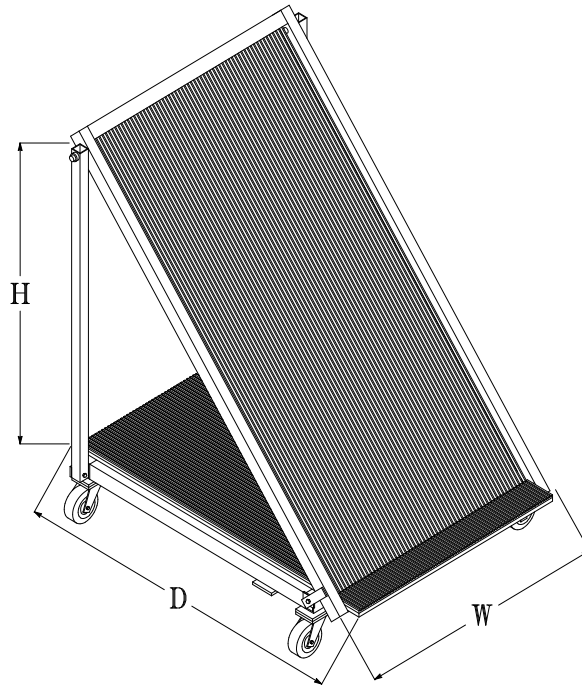

GLASS STORAGE RACKS
Plate Glass Storage – Mobile

Mobile Harp Rack
(For Plate Glass Storage)

Model #	Width "W"	Depth "D"	Height "H"	# Slots	Slot Width	Land Width	Flooring**	Casters	Price
HR9	54 1/2"	65"	60 7/8"	60	7/16"	5/16"	HDPE	6"	3348
HR11	54 1/2"	102"	78"	60	7/16"	5/16"	HDPE	8"	4017
HR-9A	54 1/2"	65"	60 7/8"	52	9/16"	5/16"	HDPE	6"	3348
HR-9B	54 1/2"	65"	72"	52	9/16"	5/16"	HDPE	6"	3570

CG-LM	55"	96"	80"	30	1/4"	1 3/8"	Guide Rollers	10"	TBD
CG_LM	55"	96"	80"	60	1/4"	3/8"	Guide Rollers	10"	TBD

** Harp Rack flooring material can be provided in either PVC or HDPE

- Racks are knock down construction and wood crated for shipment.
- Multiple racks can be stacked (nested) for cost efficient shipping.
- Standard paint color: PST Green
- All Pricing is FOB Dallas, Texas
- Ship Ready - commonly 2-4 weeks

Perfect Score Technologies
4012 Bronze Way | Dallas, TX 75237
PH: 214-331-0002
REV 02-2024