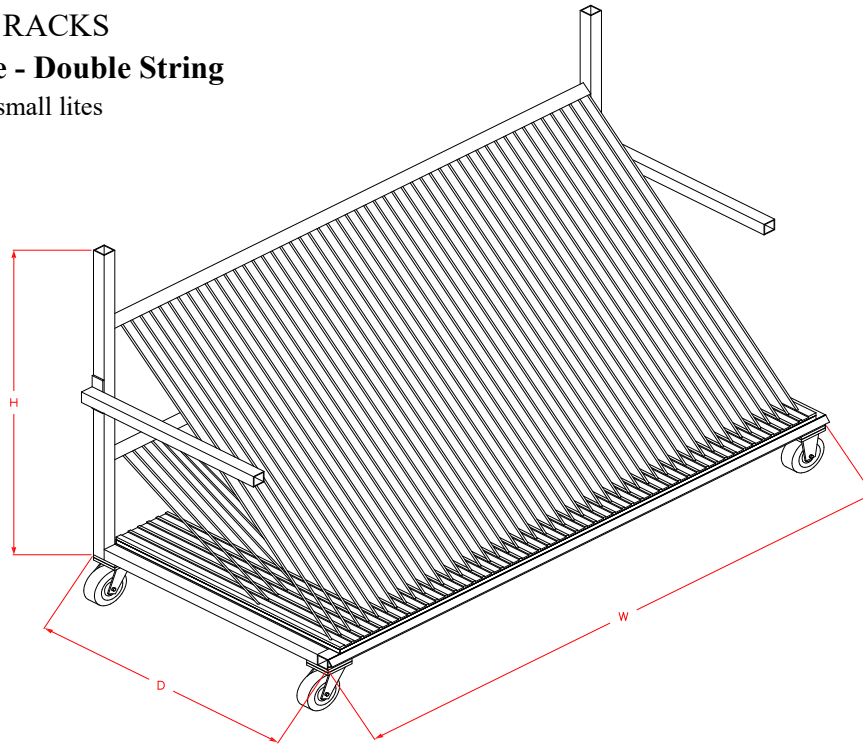

GLASS STORAGE RACKS

Harp Glass Storage - Double String

Ideal for both large and small lites

Model #	Width "W"	Depth "D"	Height "H"	# Slots	Slot Width	Flooring Solid Slab	Casters	Price
HR2-DS Double String	93 5/16"	47"	38 1/2"	100	7/16" Land 7/16"	HDPE	6"	3794
HR3-DS Double String	93 5/16"	47"	58"	100	9/16" Land 1/2"	HDPE	6"	3859
HR17A-DS Double String	58 1/2"	40"	40"	50	5/8"	HDPE	6"	2914
HR23A-DS Double String	53"	42"	60"	55	7/16" Slot 27/32" land	HDPE	6"	2849
HR22-DS Double String	55"	38"	58"	40	5/8"	HDPE	6"	2789
HR23-DS Double String	53"	42"	50"	50	9/16" & 3/8" Land	HDPE	6"	2862
HR24-DS Double String	61"	42"	50"	60	9/16" & 3/8" Land	HDPE	6"	3019
HR-GD-DS Double String	65"	47"	40"	50 + 5	50 @ 5/8"W 5 @ 1.125"W	HDPE	6"	3209

- User assembly of rods and casters
- Multiple racks can be stacked (nested) for cost efficient shipping.
- Standard paint color: PST Green
- All Pricing is FOB Dallas, Texas
- Ship Ready - commonly 2-4 weeks

Perfect Score Technologies
4012 Bronze Way | Dallas, TX 75237
PH: 214-331-0002
REV 02-2024