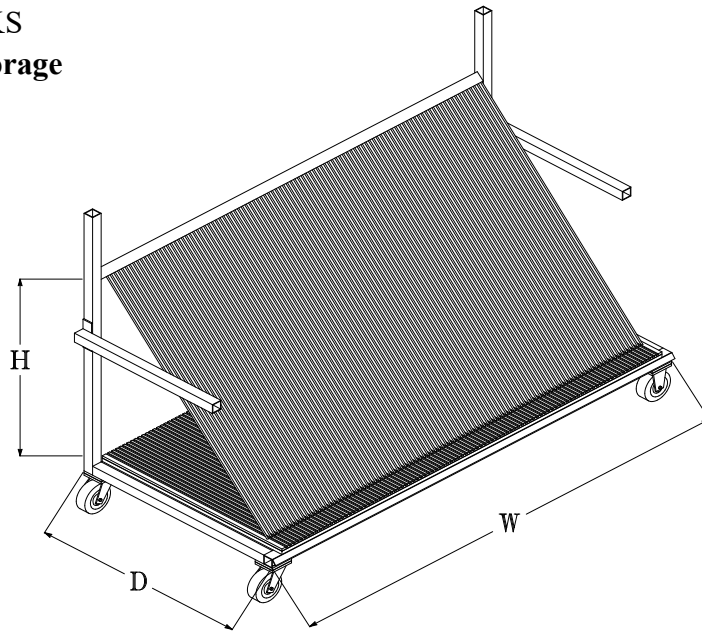

**GLASS STORAGE RACKS**  
**Residential Glass Lite Storage**

**"L" Frame Harp Rack**  
 (For Residential Window Lite Storage)

Model #	Width "W"	Depth "D"	Height "H"	# Slots	Slot Width	Land Width	Casters	Floor	Price
HR-1	93 5/16"	44"	38 1/2"	100	7/16"	7/16"	6"	HDPE	3235
HR-1EXT	107"	44"	38 1/2"	100	1/2"	1/2"	6"	HDPE	3459
HR-3	84 5/8"	44"	38 1/2"	90	7/16"	7/16"	6"	HDPE	3124
HR-4	75 13/16"	44"	38 1/2"	80	7/16"	7/16"	6"	HDPE	2967
HR-5	58 1/4"	38"	32"	60	3/8"	1/2"	6"	HDPE	2567
HR-6	49 1/2"	38"	32"	50	7/16"	7/16"	6"	HDPE	2468
HR-10	93 5/16"	47"	38"	100	7/16"	7/16"	6"	HDPE	3348
HR-10A	93 5/16"	47"	66"	100	7/16"	7/16"	6"	HDPE	3348
HR-10B	93 5/16"	47"	50"	100	7/16"	7/16"	6"	HDPE	3348
HR-16	80 1/16"	47"	50"	100	5/16"	7/16"	6"	HDPE	3118
HR-17	58 1/4"	47"	40"	60	3/8"	1/2"	6"	HDPE	2757
HR-18	72"	47"	38 1/2"	60	5/8"	7/16"	6"	HDPE	2980
HR-19	81"	36"	38 1/2"	75	1/2"	1/2"	6"	HDPE	2823
HR-20	100"	47"	46 1/2"	100	7/16"	1/2"	6"	PVC	3439
HR-21	109 1/2"	47"	46 1/2"	100	5/8"	7/16"	6"	PVC	3610