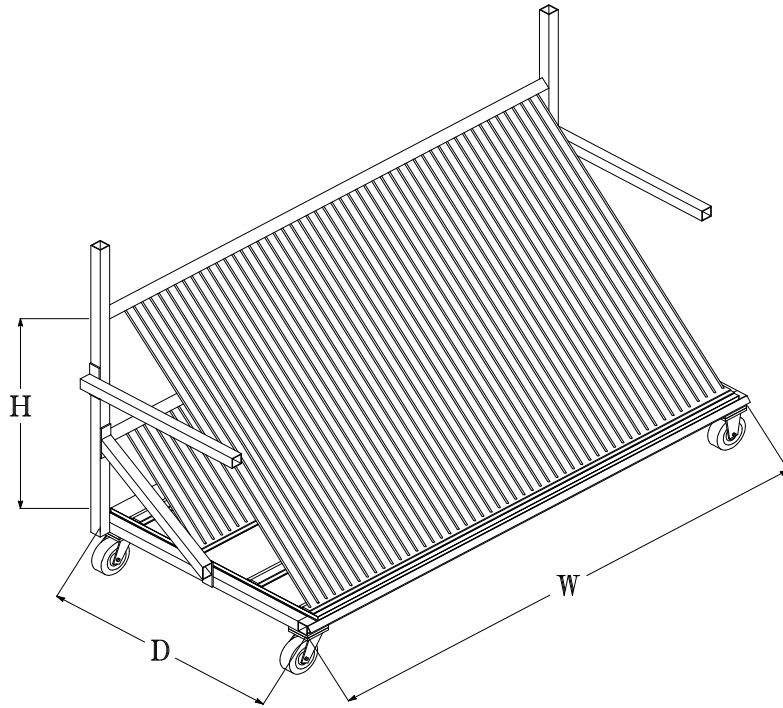

GLASS STORAGE RACKS

IG - Knock Down Glass Storage - Double String

IG Rack – Knock Down Model
(For Storage of Insulated Glass Units)

Model #	Width "W"	Depth "D"	Height "H"	# Slots	Slot Width	Floor	Casters	See Price
IG1-KDA	89 1/16"	40"	41 1/2"	55	1 1/16"	HDPE	6"	IG-6
IG2-KD	94"	39"	41 1/2"	55	1 1/16"	HDPE	6"	HR-10

Rack is Knocked Down and Crated for Shipment.

- User assembly of frame supports, rods and casters
- Ship vertically in crate as a single unit.
- Standard paint color: PST Green
- All Pricing is FOB Dallas, Texas
- Ship Ready - commonly 2-4 weeks

Perfect Score Technologies
4012 Bronze Way | Dallas, TX 75237
PH: 214-331-0002
REV 02-2024